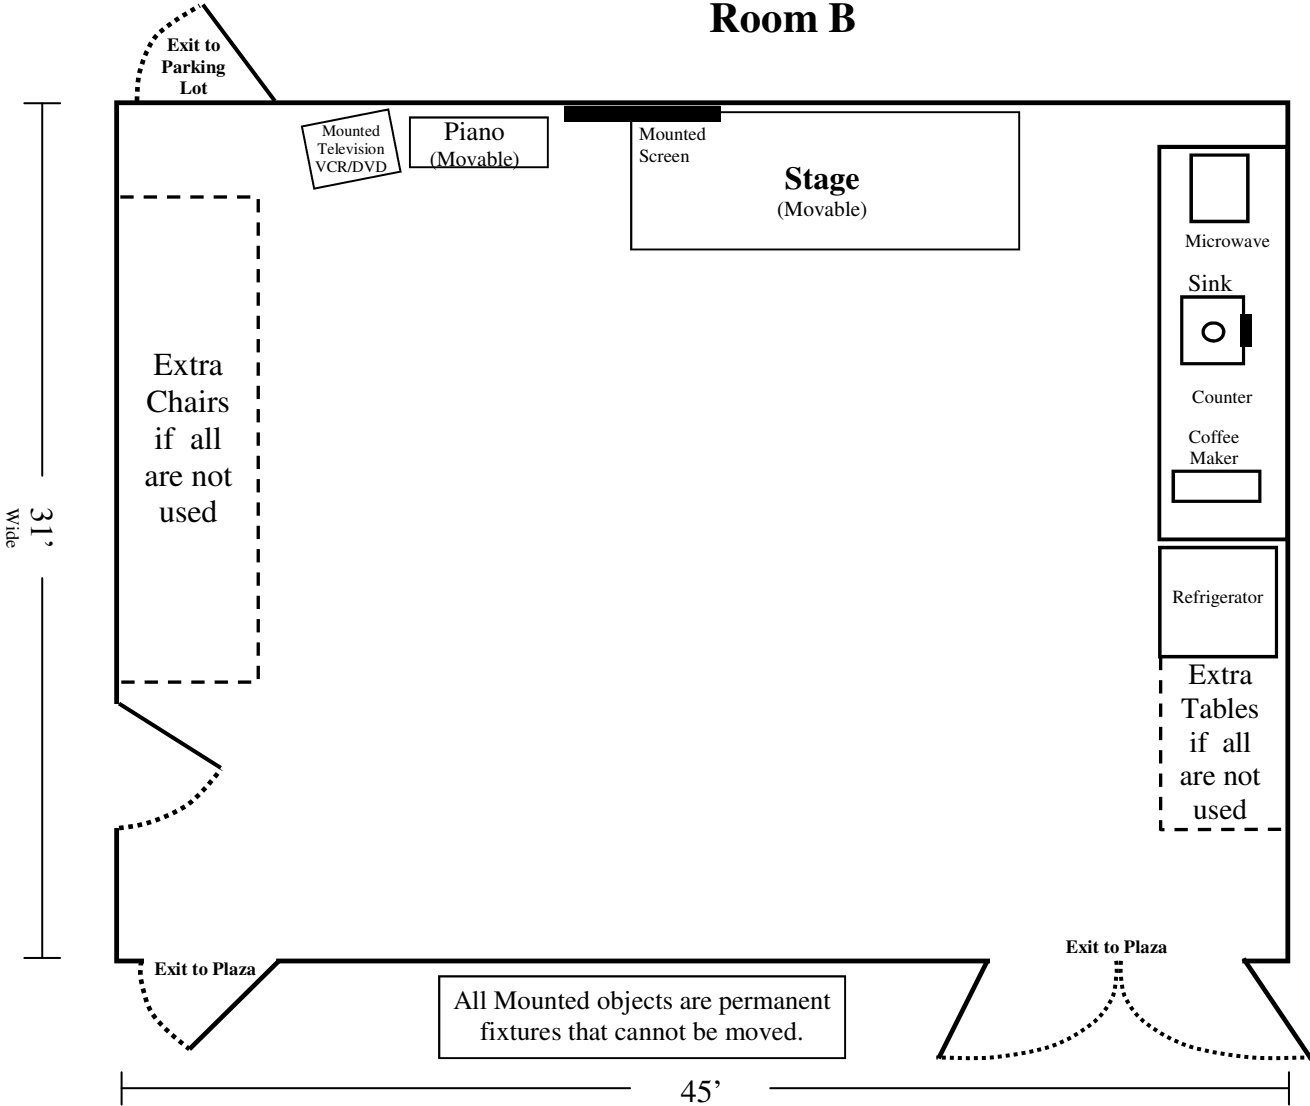

Program Center Room B

Program Center	Room B
Seminar Style	150
Ached Rows	140
Tables in a U Shape	45
Chairs in a Circle	65
Chairs around tables	100
Classroom Style	48

All Mounted objects are permanent fixtures that cannot be moved.

Program Center Room B

Program Center	Room B
Seminar Style	150
Ached Rows	140
Tables in a U Shape	45
Chairs in a Circle	65
Chairs around tables	100
Classroom Style	48