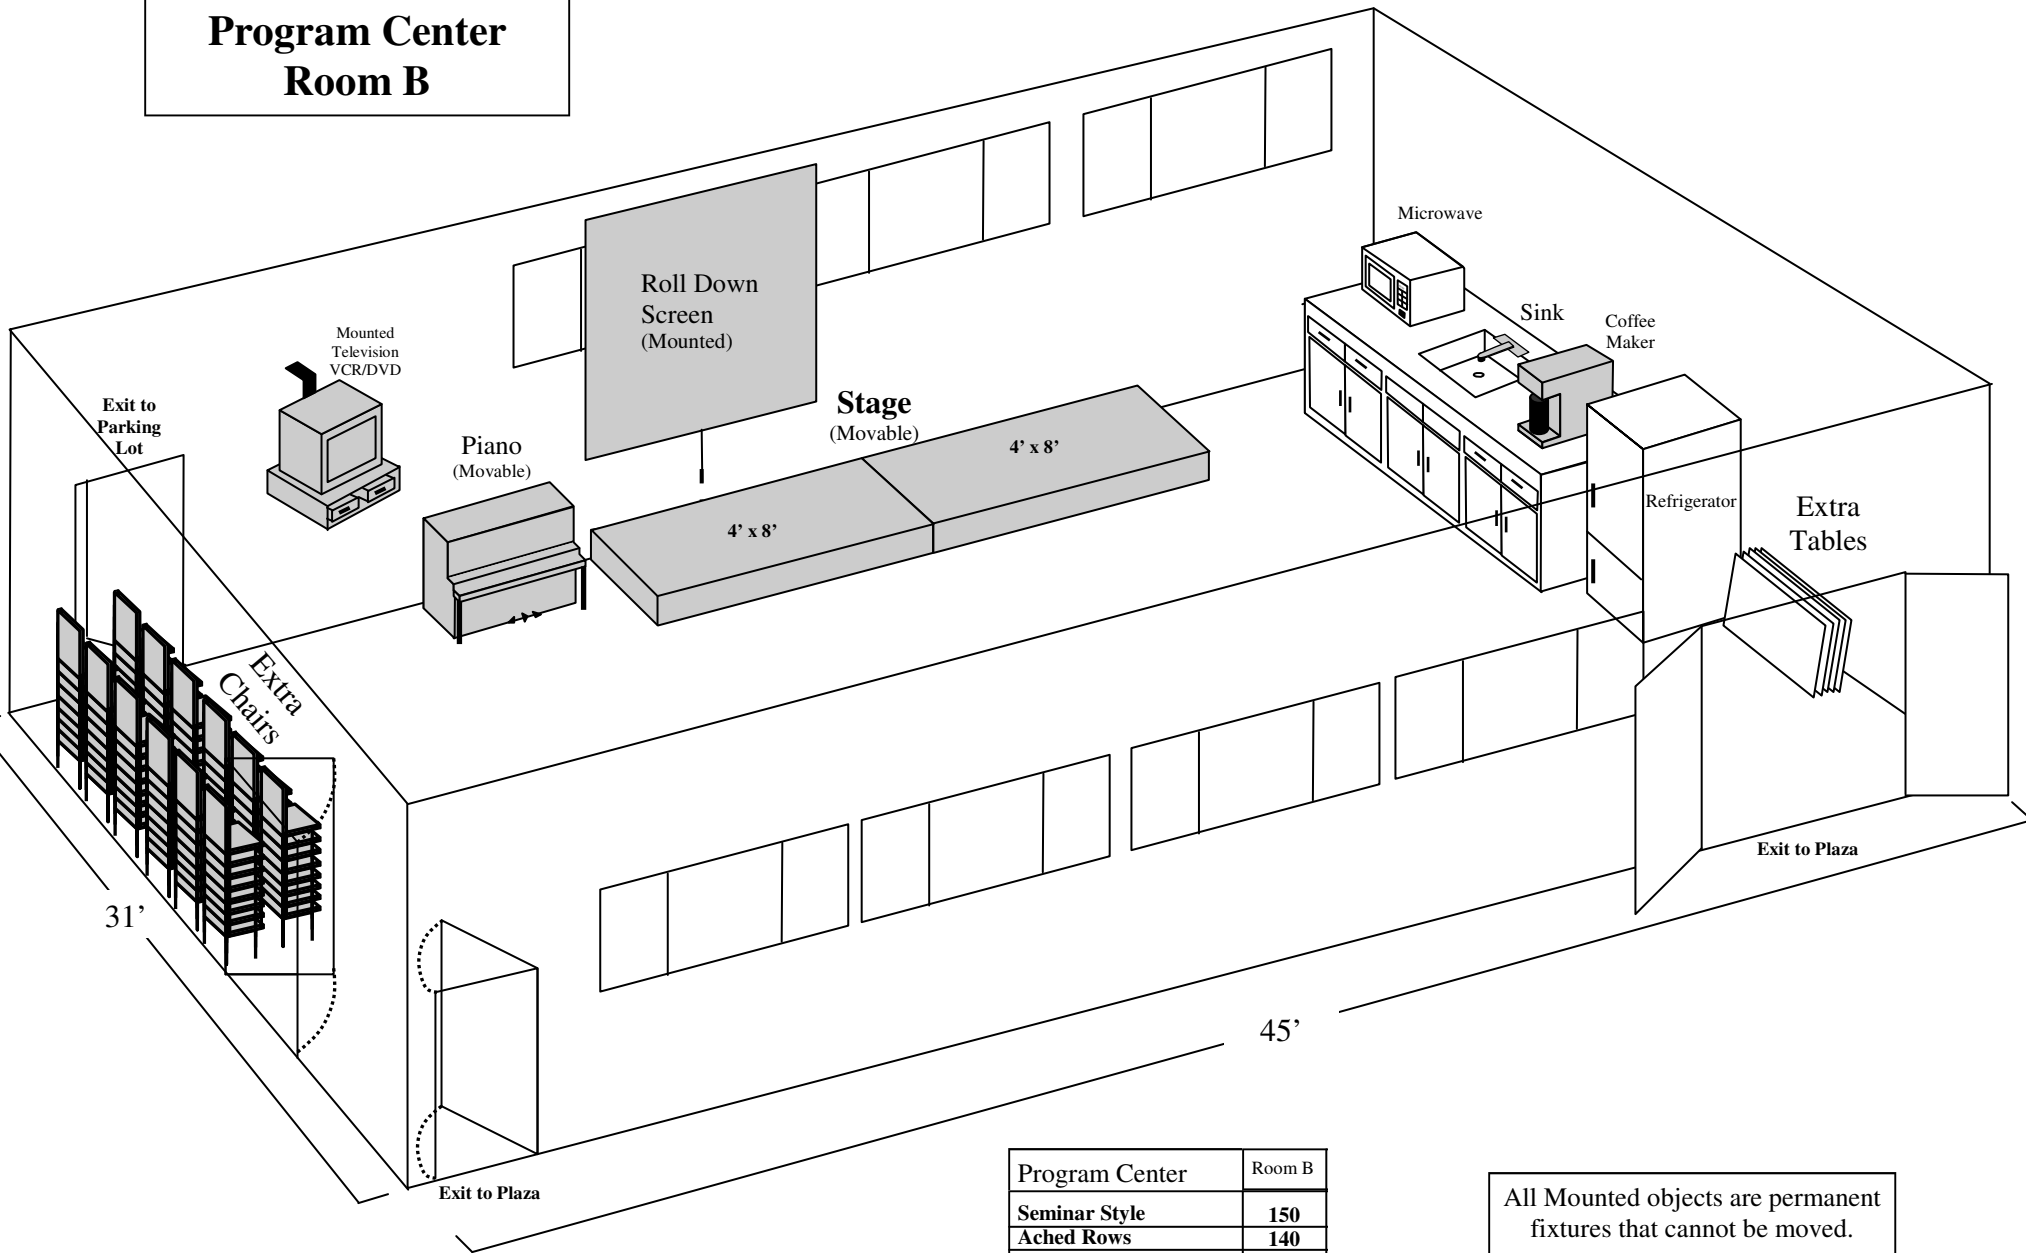

Program Center Room B

Program Center	Room B
Seminar Style	150
Ached Rows	140
Tables in a U Shape	45
Chairs in a Circle	65
Chairs around tables	100
Classroom Style	48

All Mounted objects are permanent fixtures that cannot be moved.

Program Center Room B

Program Center	Room B
Seminar Style	150
Ached Rows	140
Tables in a U Shape	45
Chairs in a Circle	65
Chairs around tables	100
Classroom Style	48