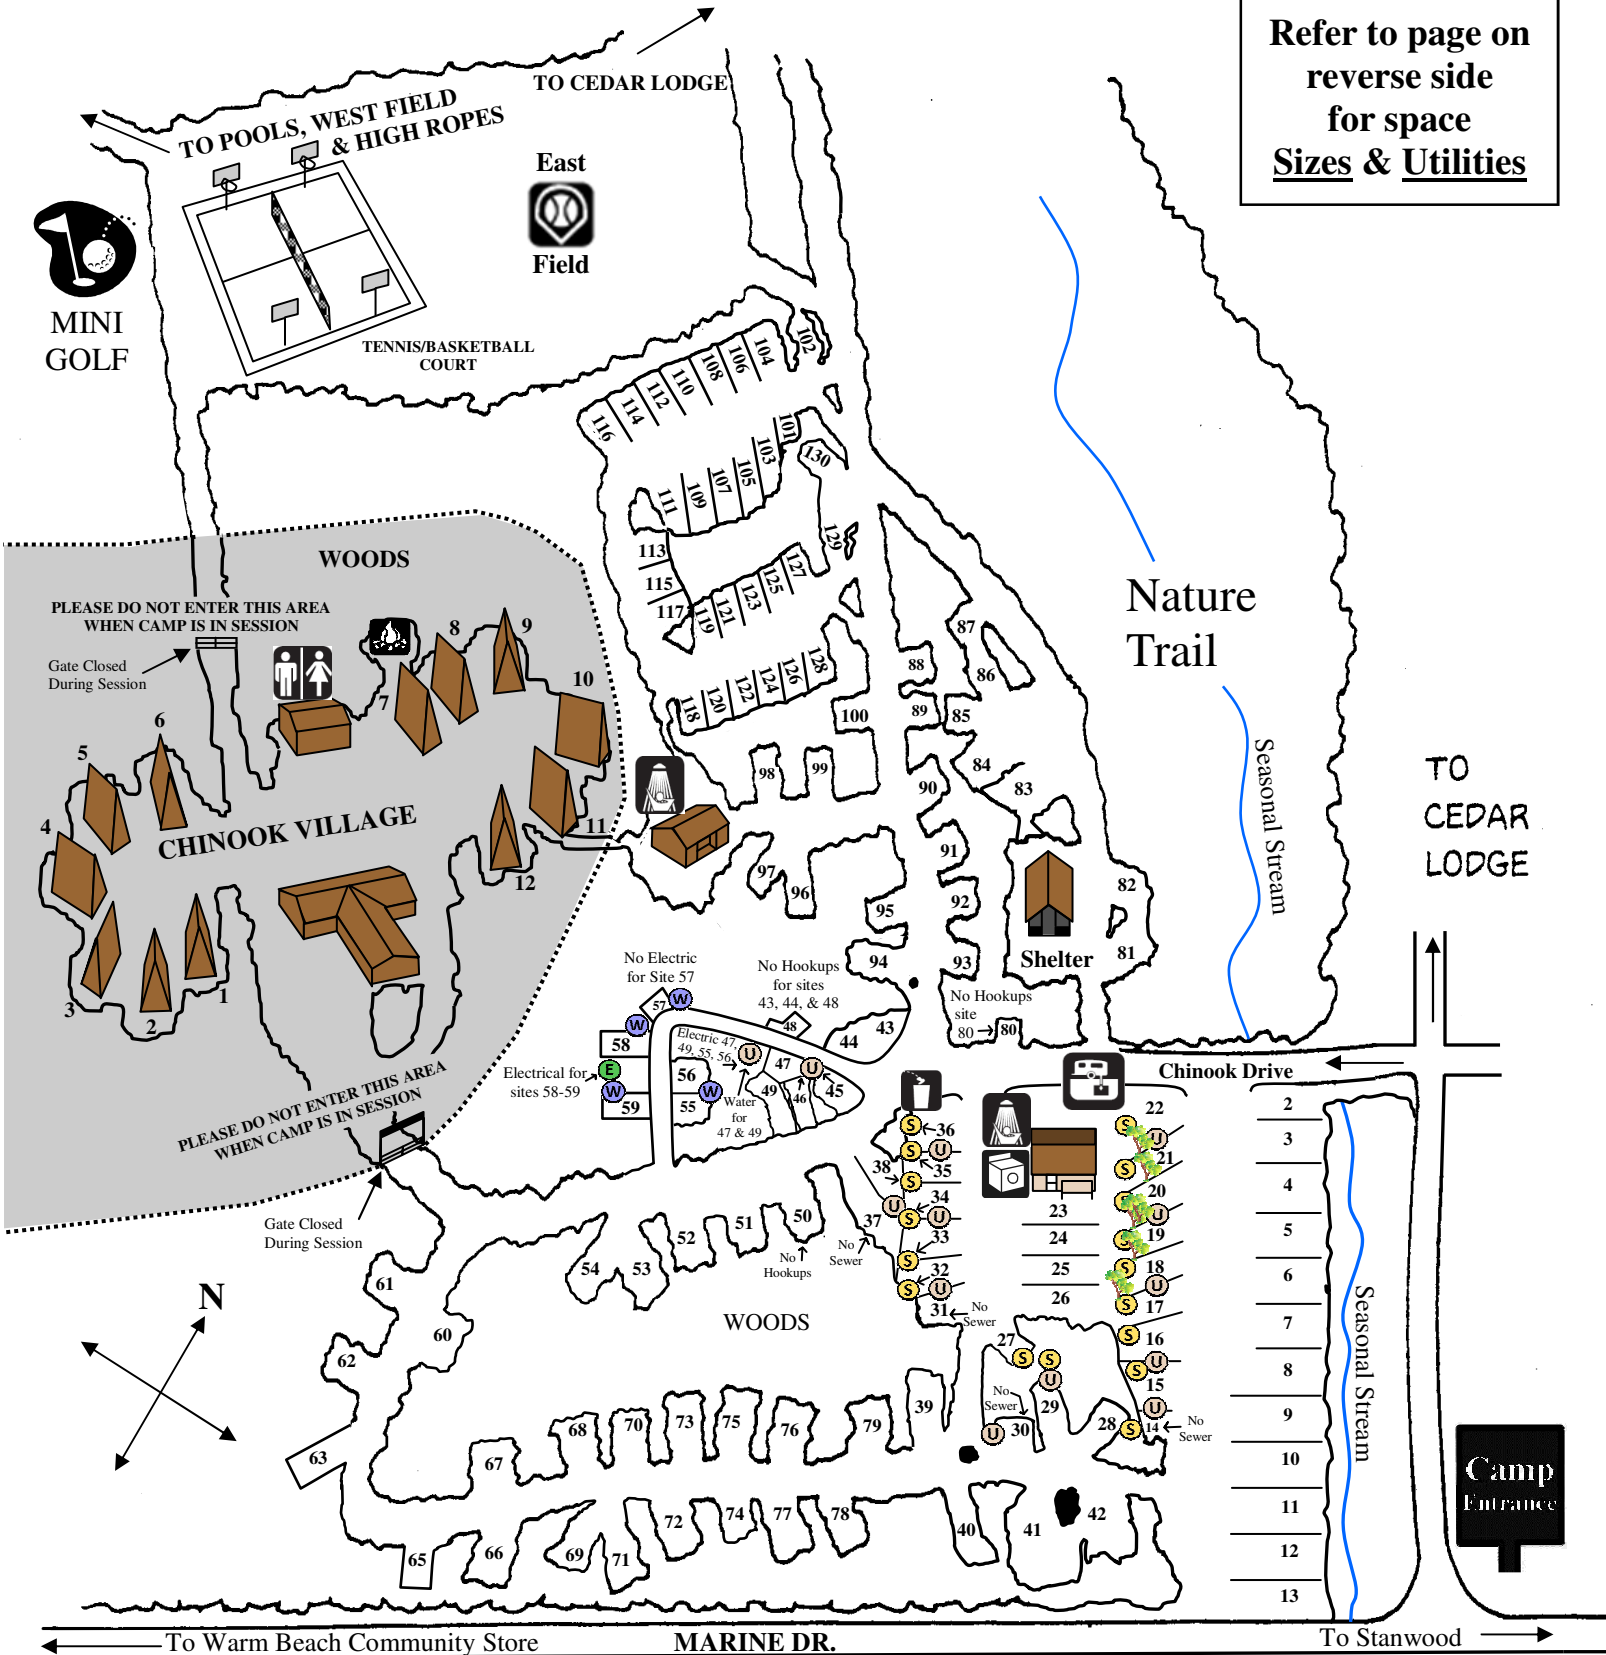

Spaces & Utilities
**Refer to page on
 reverse side
 for space
 Sizes & Utilities**

R.V./Tent Site	Showers	Coin Laundry	Play Field	Sewer Hookup	Electricity & Water Only	Tree
Restroom W/out Shower	Trash Bin	R.V. Waste Dump	Trinity Fire Circle	Water Hookup	Electricity Hookup	

- Please note that sizes and utilities in some sites are not easily accessible.
- Please have extra long electrical cable(s), Water Hose(s), & Sewer Hose(s).
- Sites 17-20, 27, 29, & 32 have Sewer hookups that are higher in elevation than the actual R/V Site.
- Sites 14-22 are uneven & awkward (due to trees and small hill), positioning your R/V according to the angles on the map will help solve some of the space/leveling issues there.
- Refer to the map to see which sewer hookups belong to which sites. This will help avoid confusion with your neighbors.
- No Pets Allowed
- You will notice some sites have Length by Width measurement. (L(ft) X W(ft))
- W=Water, E=Electric, S=Sewer (Utility definition)