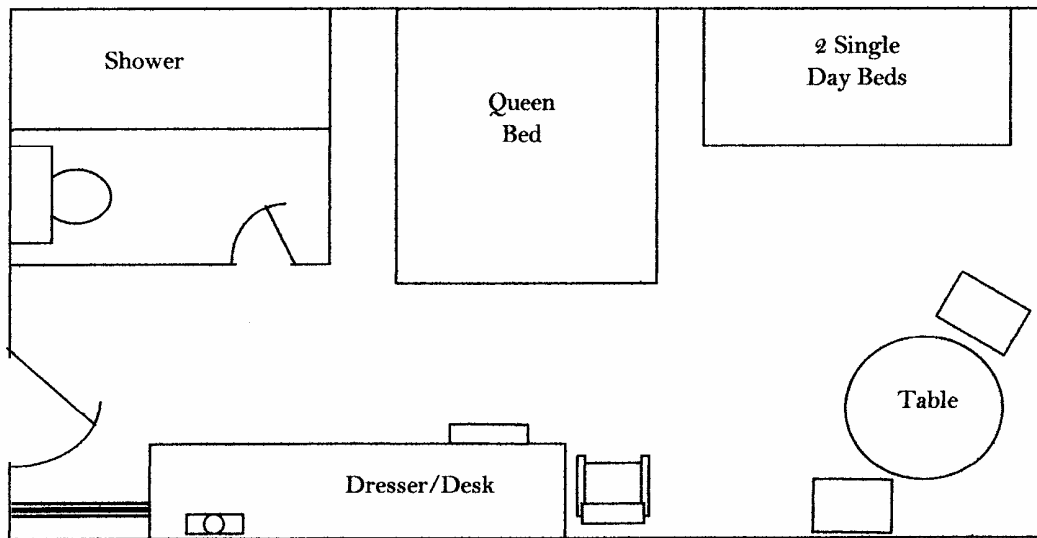

Olympic View Lodge

Olympic View Lodge

Each room has a queen bed, two single beds and a private bath. Linens are provided in each room.

Know how many people will be in each room to insure the correct amount of linens/room.
There is a meeting room on each level with a fireplace, sink, counter and seating for 50.
Some rooms have views of Port Susan Bay, Camano Island and the Olympic Mountains.

*Handicap rooms. Q = Queen Bed S = Single Bed

UPPER LEVEL

201	Q	_____	S	_____	S	_____
202	Q	_____	S	_____	S	_____
203	Q	_____	S	_____	S	_____
204	Q	_____	S	_____	S	_____
205	Q	_____	S	_____	S	_____
*206	Q	_____	S	_____	S	_____
*207	Q	_____	S	_____	S	_____
208	Q	_____	S	_____	S	_____
209	Q	_____	S	_____	S	_____
210	Q	_____	S	_____	S	_____
211	Q	_____	S	_____	S	_____
212	Q	_____	S	_____	S	_____