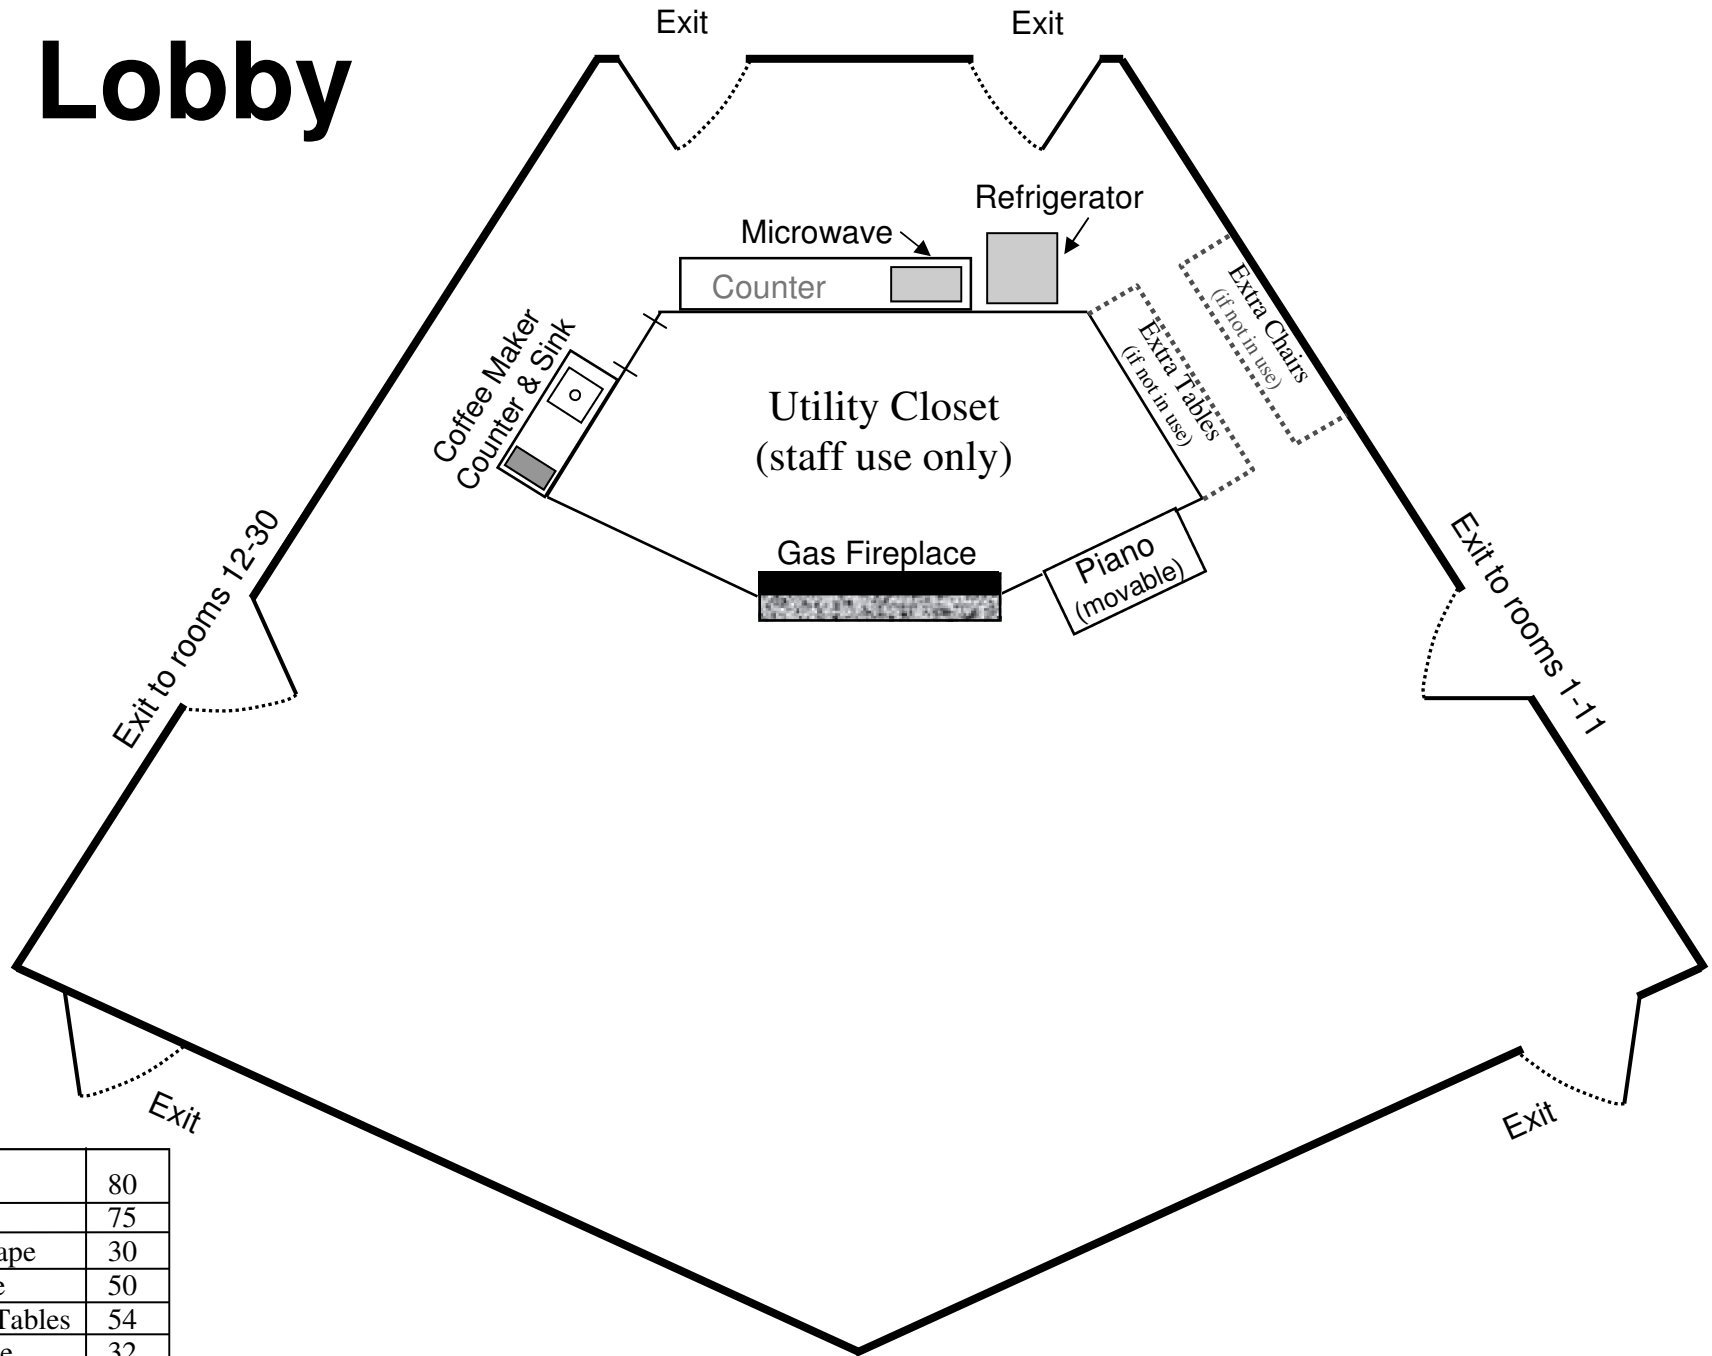

Cascadian Lobby

Seminar Style	80
Arched Rows	75
Tables in U Shape	30
Chairs in Circle	50
Chairs around Tables	54
Classroom Style	32

Long Wing: 12-30, Short Wing: 1-11

Cascadian Lobby

Seminar Style	80
Arched Rows	75
Tables in U Shape	30
Chairs in Circle	50
Chairs around Tables	54
Classroom Style	32

Long Wing: 12-30, Short Wing: 1-11