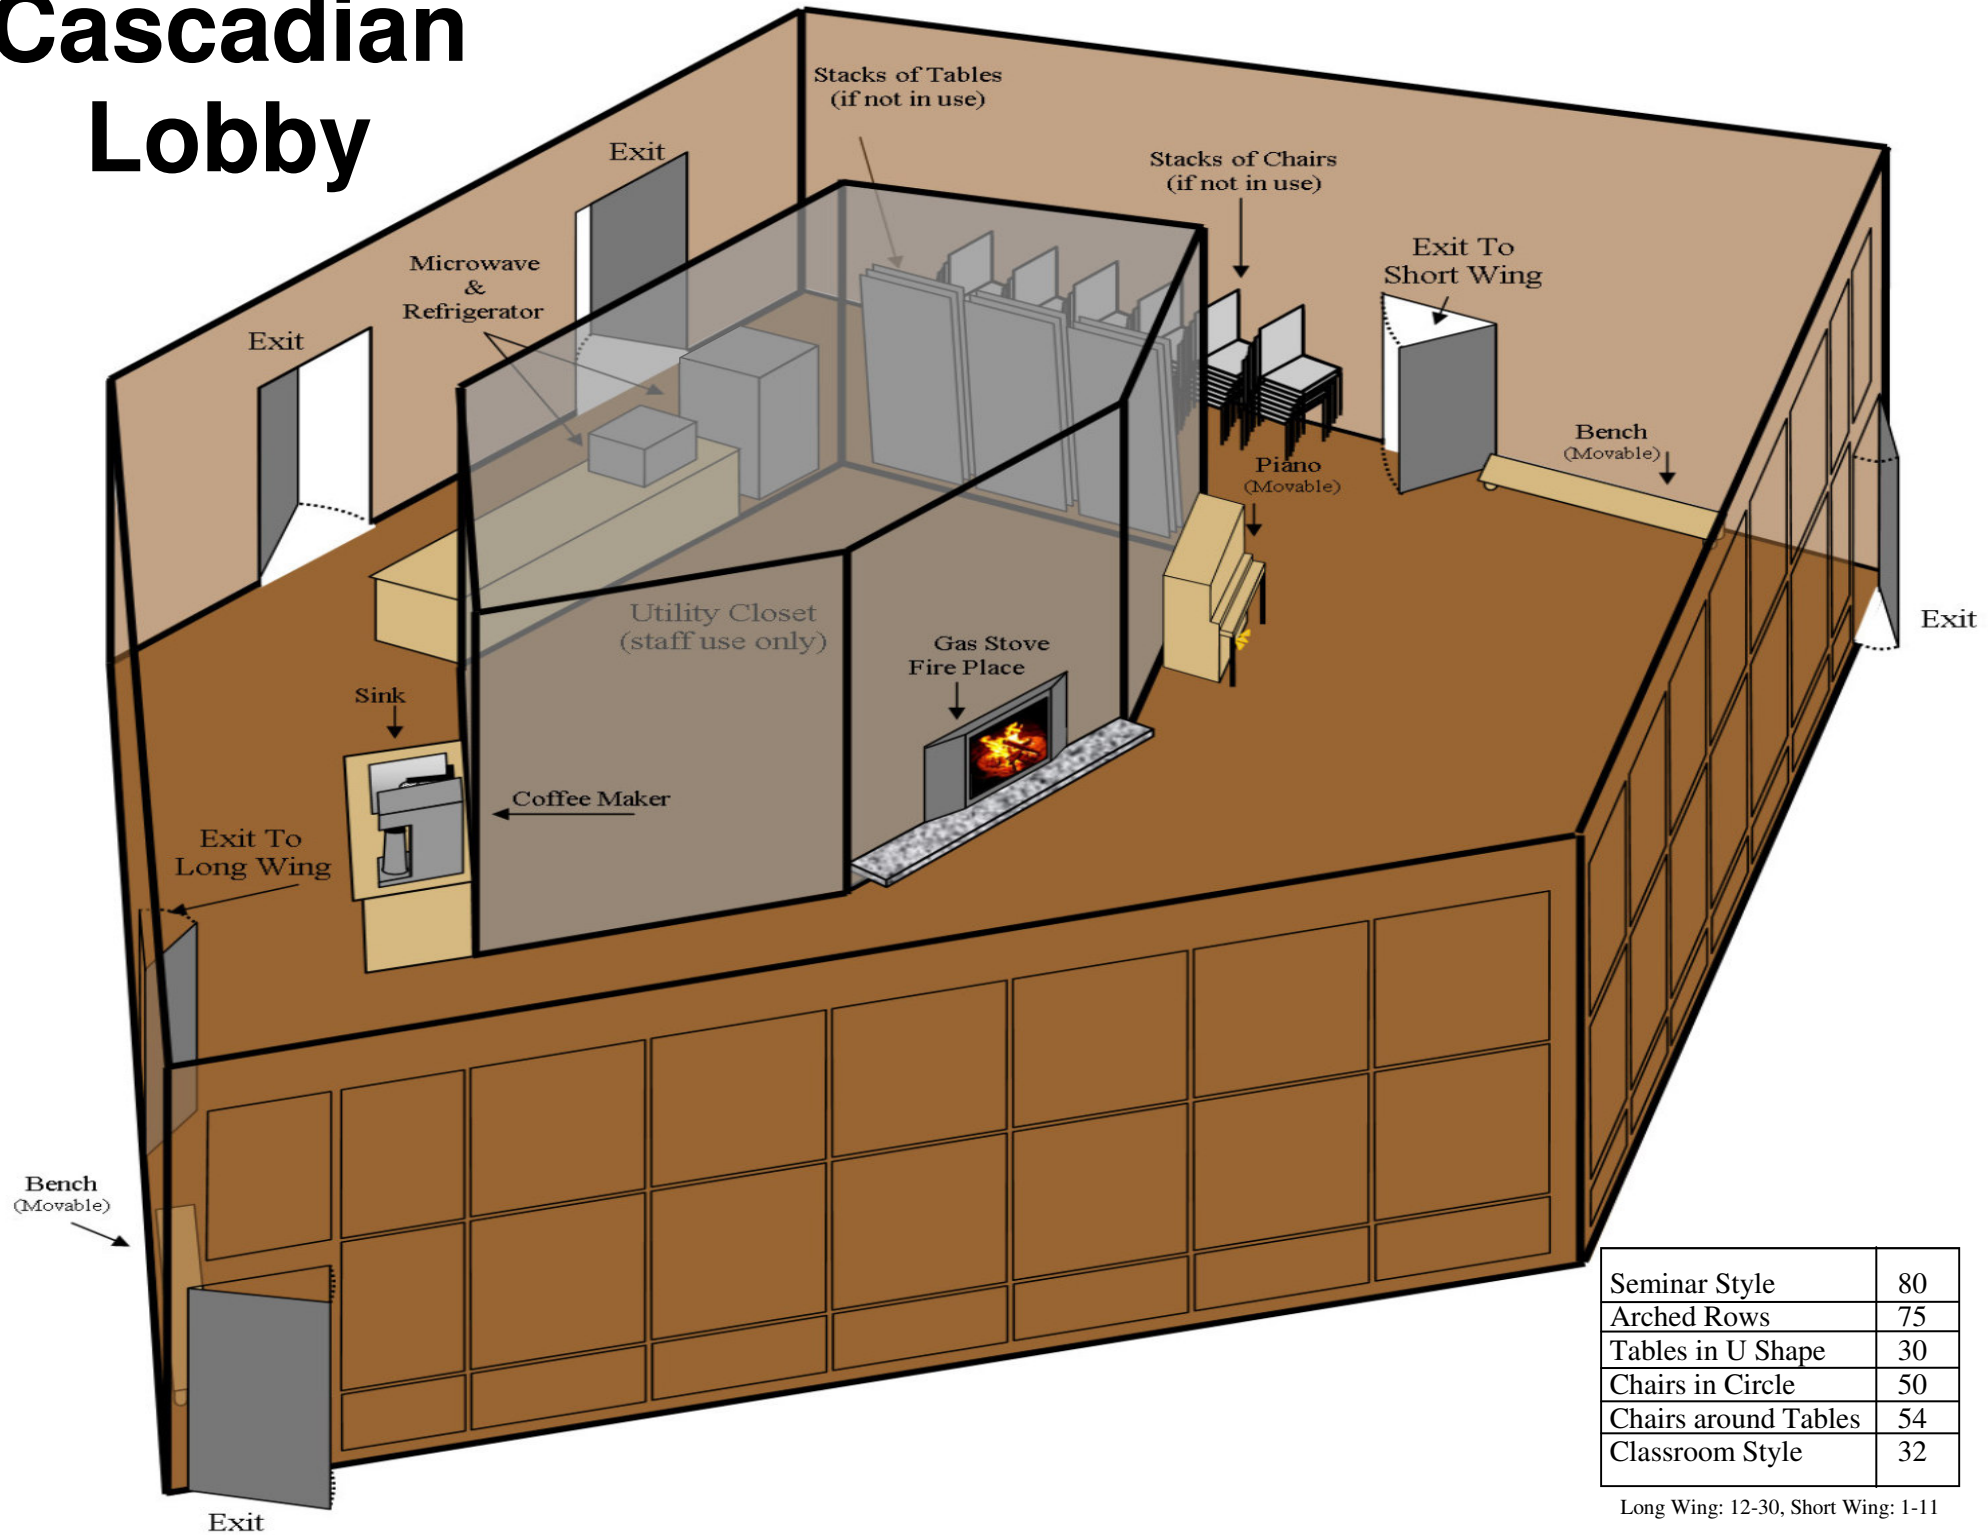

Cascadian Lobby

Seminar Style	80
Arched Rows	75
Tables in U Shape	30
Chairs in Circle	50
Chairs around Tables	54
Classroom Style	32

Long Wing: 12-30, Short Wing: 1-11

Cascadian Lobby

Seminar Style	80
Arched Rows	75
Tables in U Shape	30
Chairs in Circle	50
Chairs around Tables	54
Classroom Style	32

Long Wing: 12-30, Short Wing: 1-11