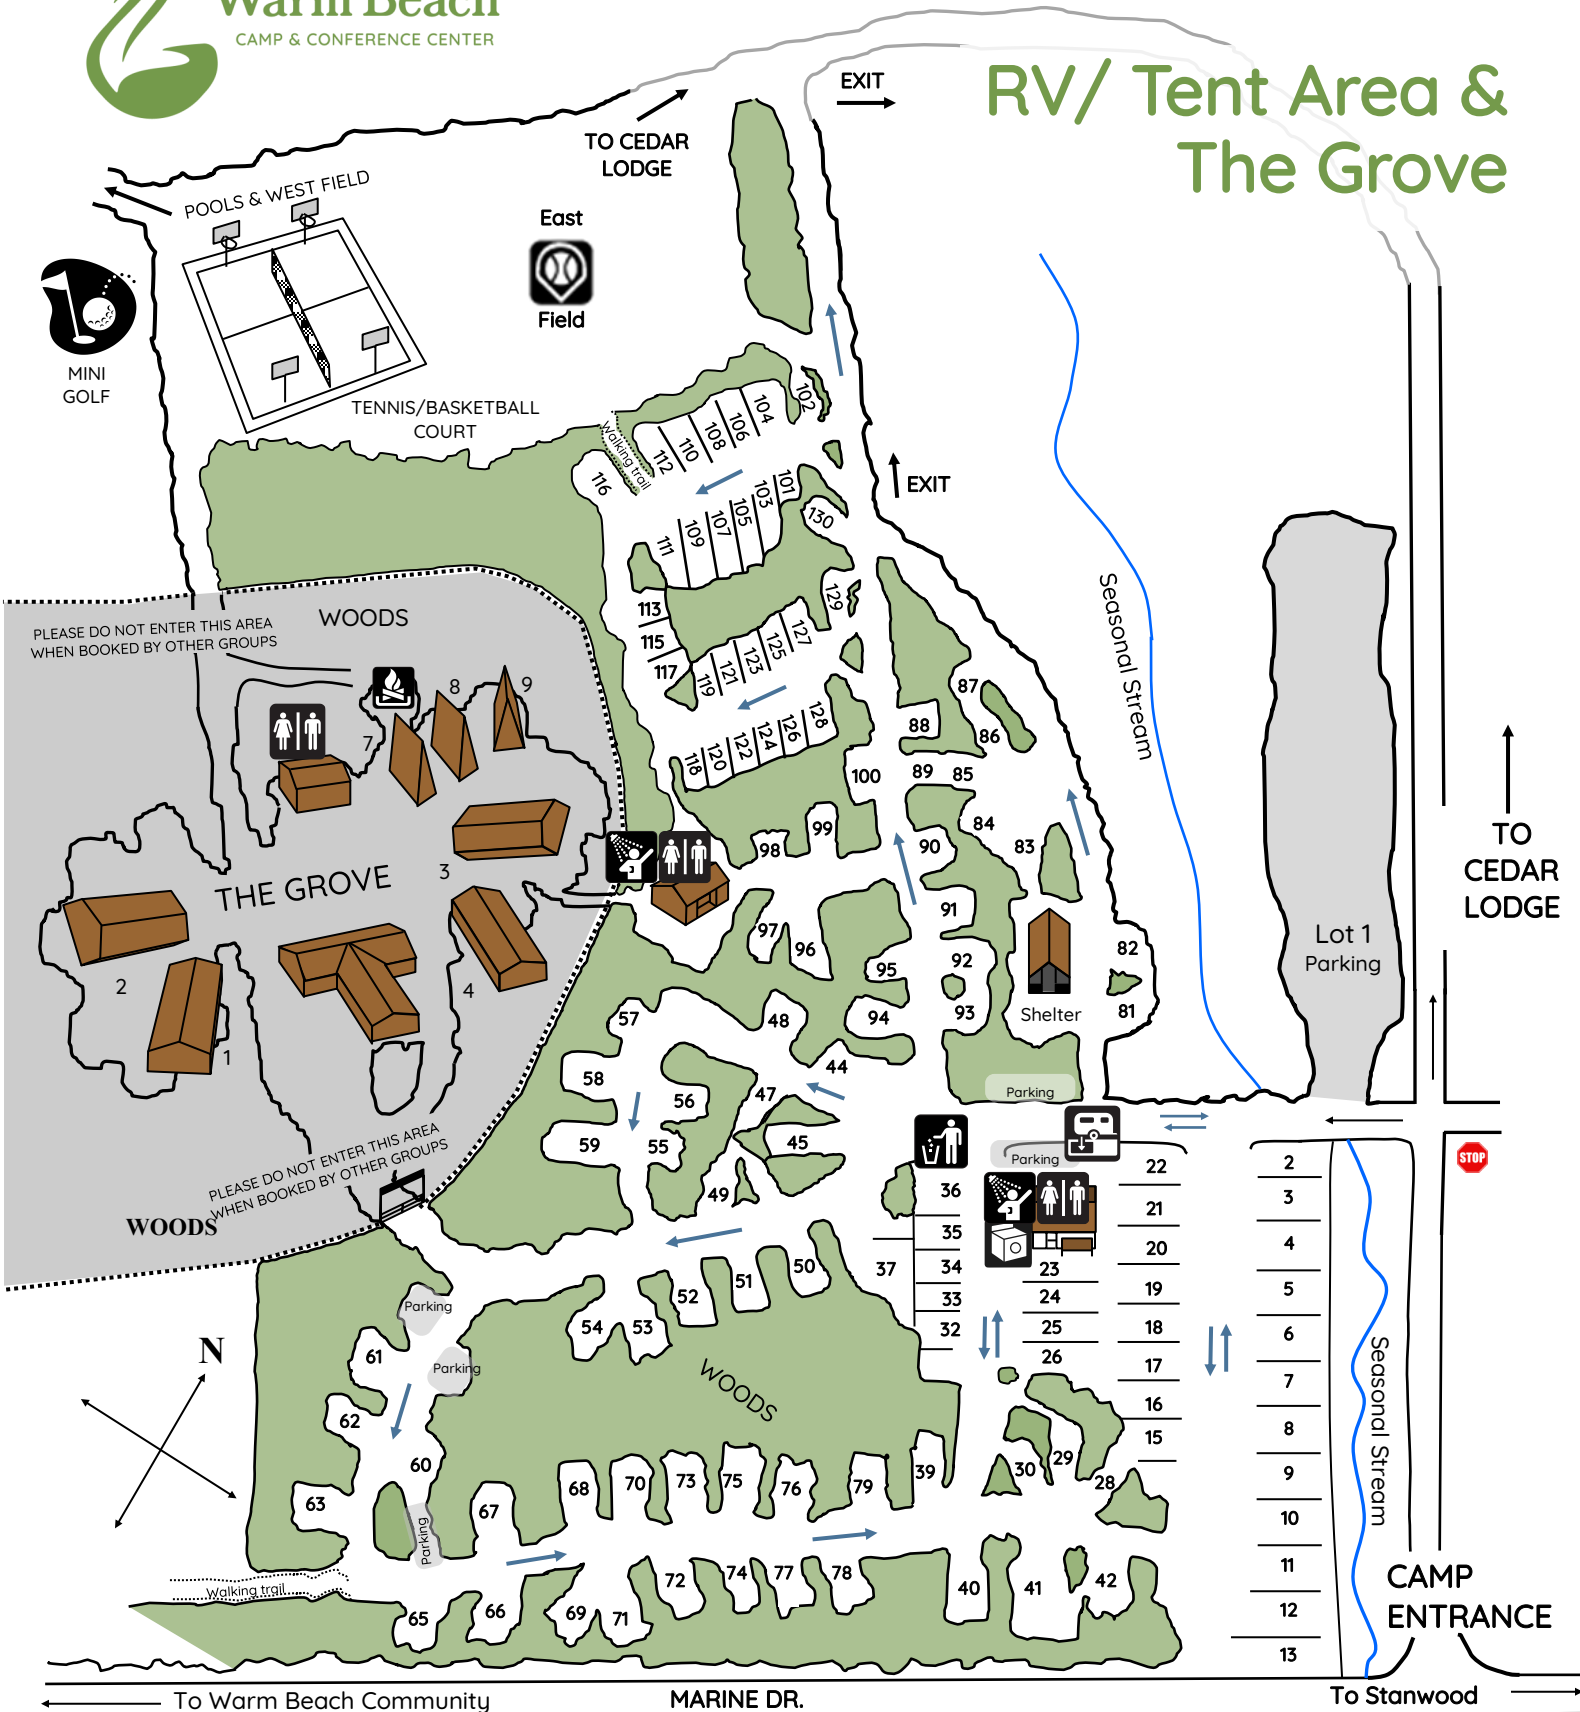

Warm Beach

CAMP & CONFERENCE CENTER

RV/ Tent Area & The Grove

R.V./Tent Site	Showers	Coin Laundry	Play Field
Restroom w/out Shower	Trash Bin	R.V. Waste Dump	Fire Circle

Site specific details available on back of map.

- Please note that sizes and utilities in some sites are not easily accessible.
- Sites 14-22 are uneven & awkward (due to trees and a small hill).
- Sites 17-20, 27, 29, 32 have sewer hookups that are higher in elevation than the actual R/V site.
- **Electric power is 30amps at each site, unless noted above.**
- Please have extra long electrical cable(s), Water Hose(s), & Sewer Hose(s).
- **No Pets Allowed**
- W= Water, E= Electric, S= Sewer (Utility definition)