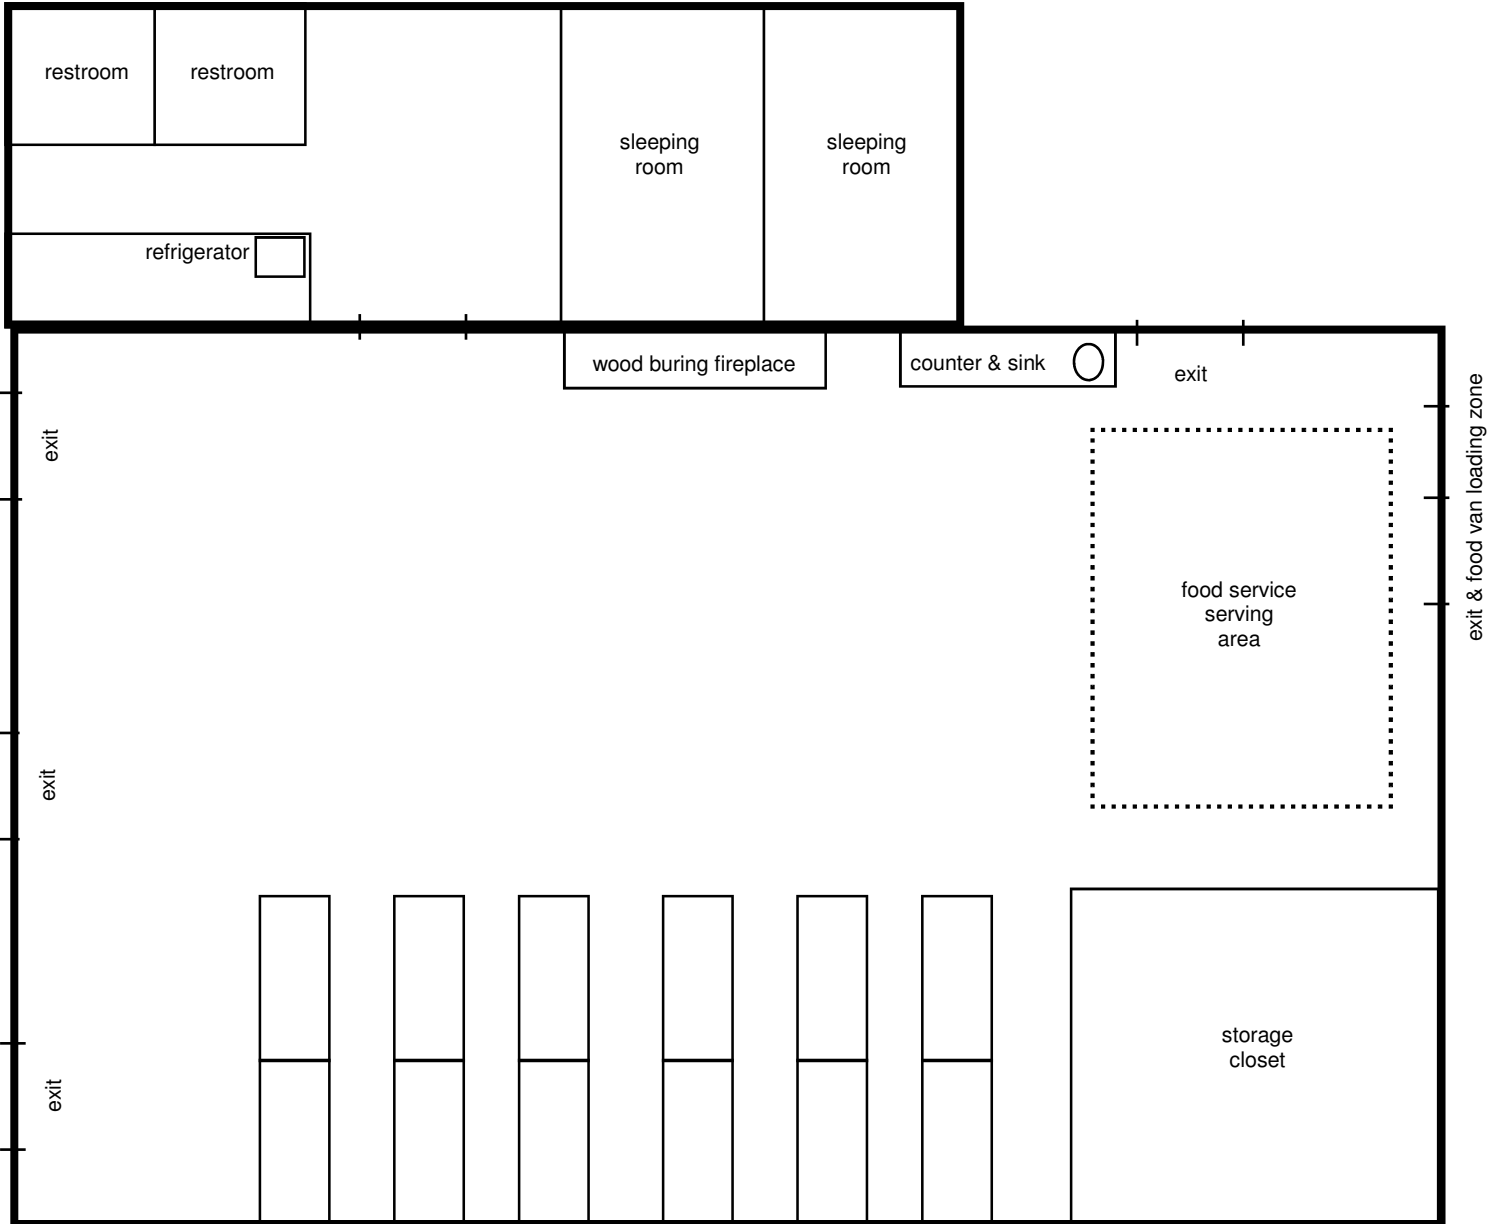

W-Bar-B Barn

Seminar Style	125
Arched Rows	95
Tables in U Shape	36
Chairs in Circle	60
Chairs around Tables	72
Classroom Style	36