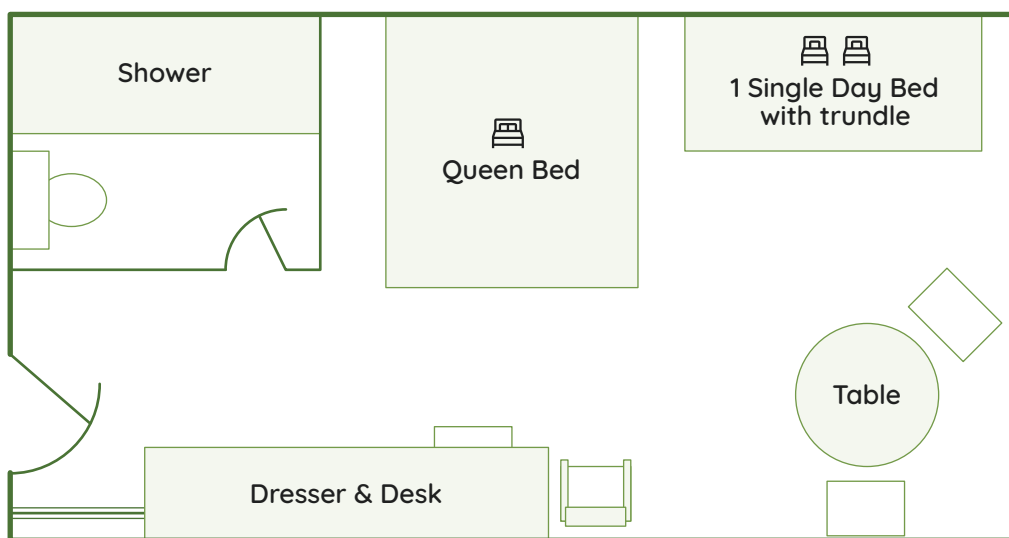

OLYMPIC VIEW LODGE

Each room includes:

- Private Bathroom
- 1 Queen Bed
- 1 Single Day Bed with Trundle

Lodge Amenities:

- Motel-style rooms
- Linens and towels provided
- Free WiFi

Possible access to Meeting Rooms with mini-refrigerator, microwave, sink/counter, gas fireplace, and seating.

See Guest Service host for availability.

Upper Level

Lower Level

OLYMPIC VIEW LODGE

Room Assignment Sheet

Use the following list in your planning to assign lodging for attendees.

Room # Q s s

Upper Level