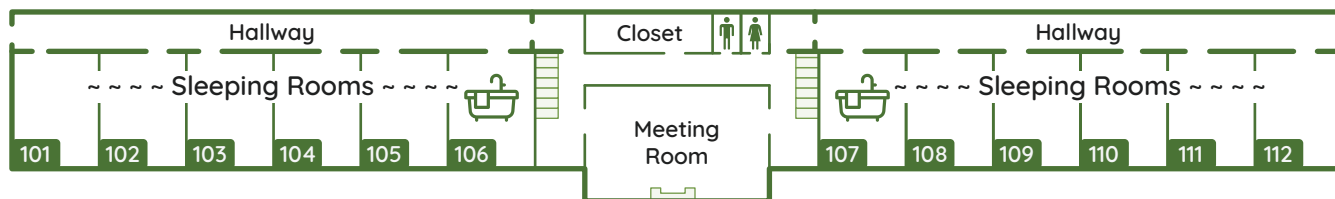

OLYMPIC VIEW LODGE

Each room includes:

- Private Bathroom
- 1 Queen Bed
- 1 Single Day Bed with Trundle

Lodge Amenities:

- Motel-style rooms
- Linens and towels provided
- Free WiFi

Possible access to Meeting Rooms with mini-refrigerator, microwave, sink/counter, gas fireplace, and seating.

See Guest Service host for availability.

Upper Level

Lower Level

OLYMPIC VIEW LODGE

Room Assignment Sheet

Use the following list in your planning to assign lodging for attendees.

Room # Q s s

Upper Level