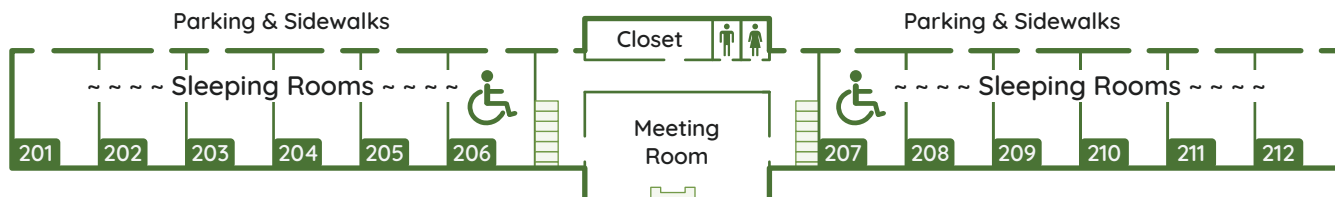

OLYMPIC VIEW LODGE

Each room includes:

- Private Bathroom
- 1 Queen Bed
- 1 Single Day Bed with Trundle

Lodge Amenities:

- Motel-style rooms
- Linens and towels provided
- Free WiFi

Possible access to Meeting Rooms with mini-refrigerator, microwave, sink/counter, gas fireplace, and seating.

See Guest Service host for availability.

Upper Level

Lower Level

OLYMPIC VIEW LODGE

Room Assignment Sheet

Use the following list in your planning to assign lodging for attendees.

Room # Q s s

Upper Level