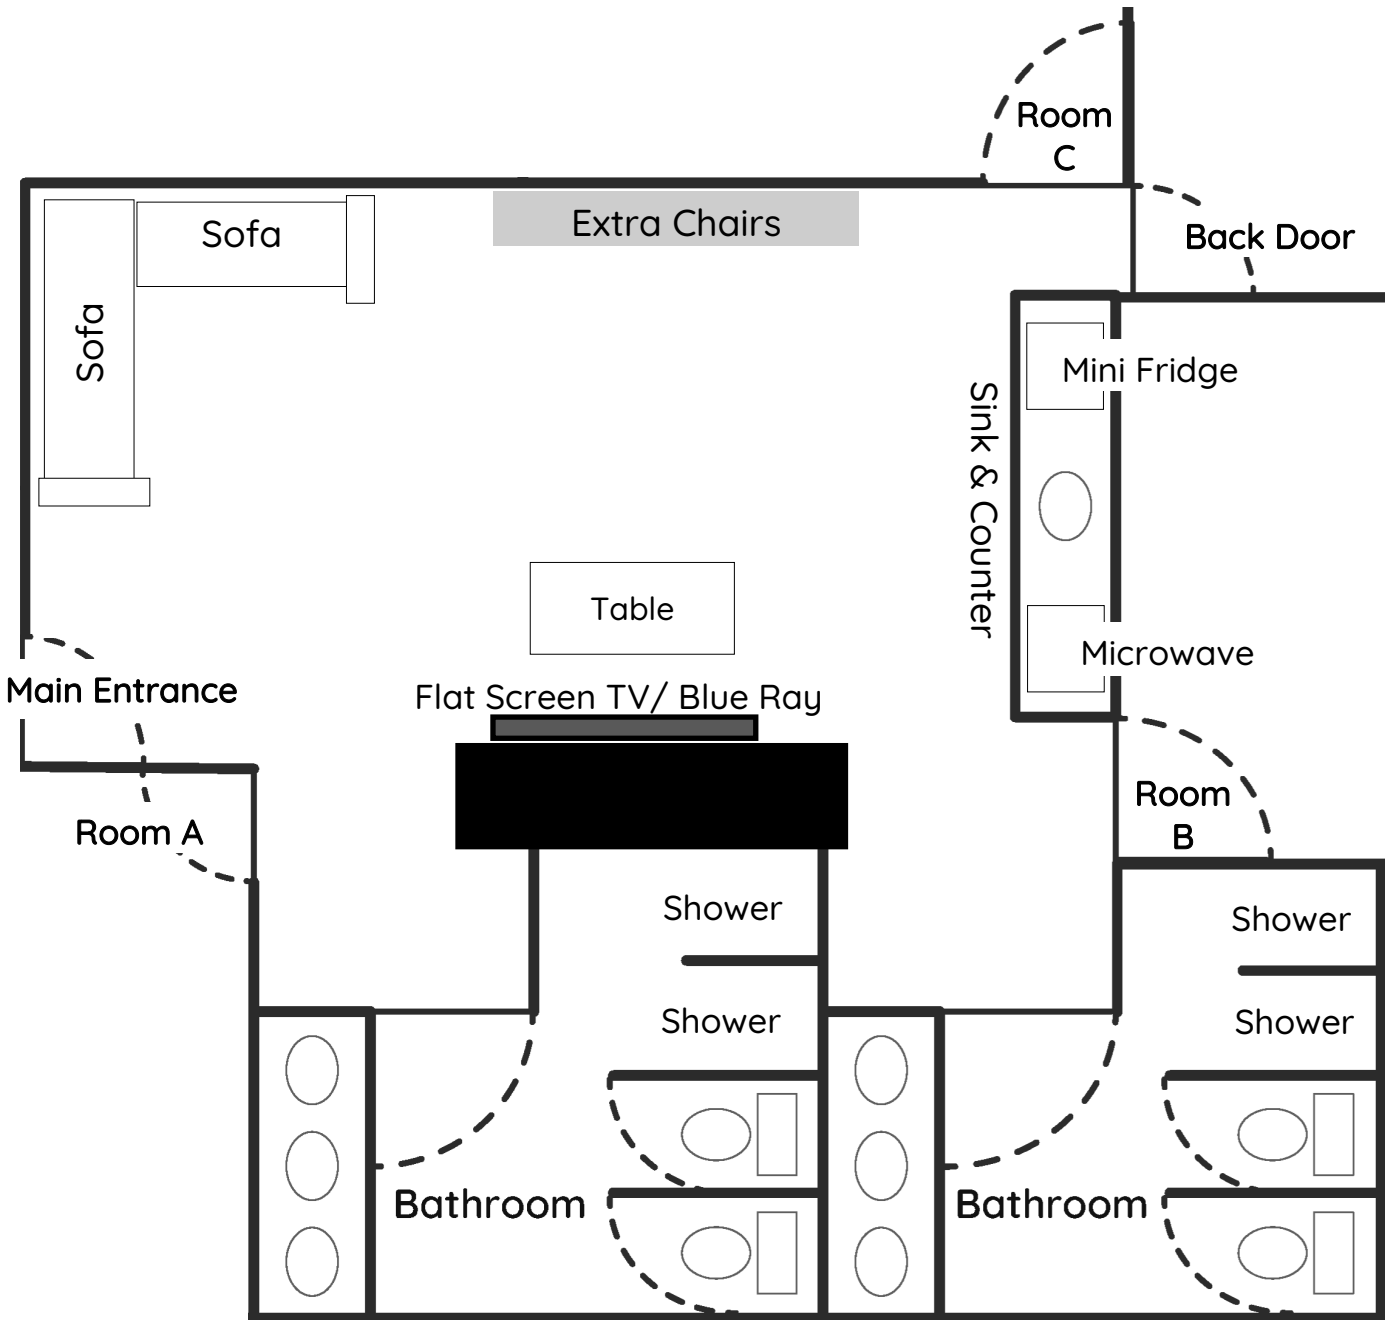

Mini-Lodge Glacier Lobby

Occupancy per seating arrangement:

Chairs in Rows	30
Seminar Style (tables & chairs vertical to stage)	28
Classroom Style	16
Chairs in a circle	20