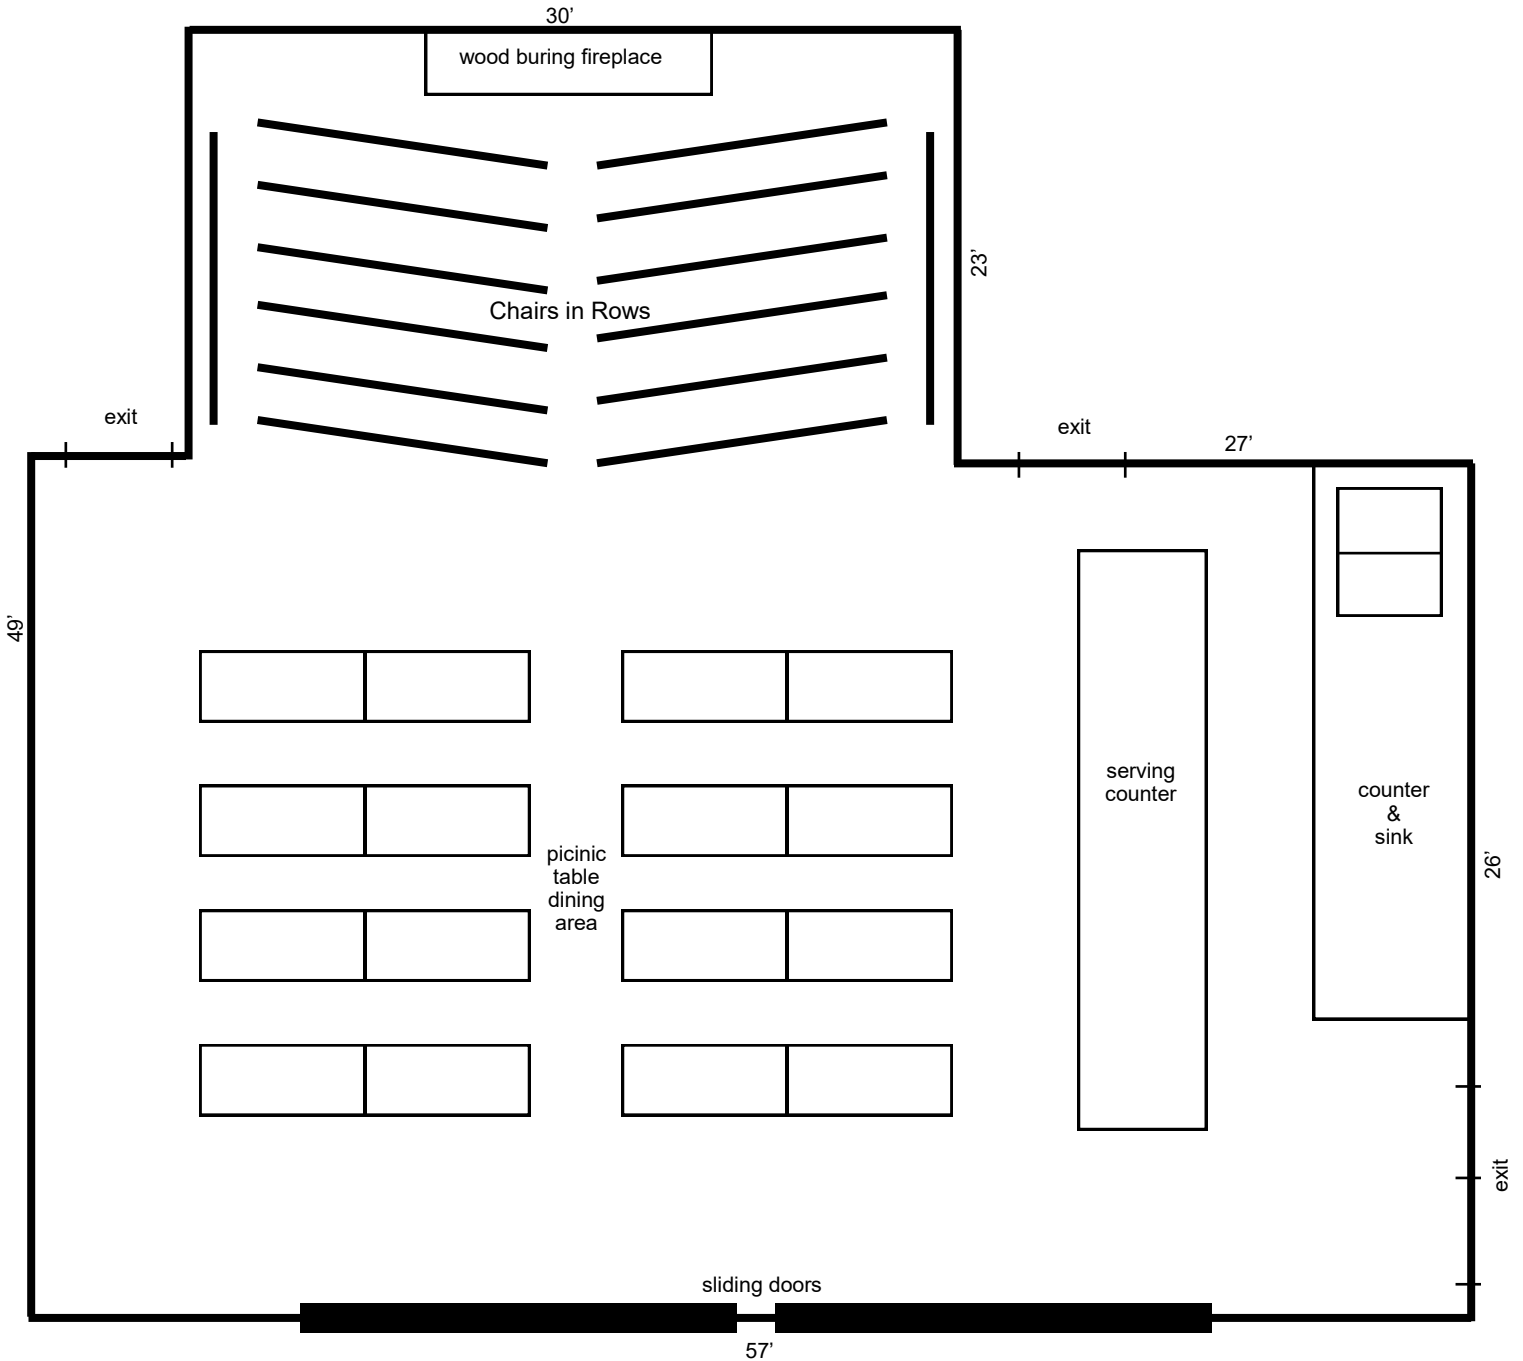

Grove Commons

Set up pictured above:
70 picnic & 70 chairs in rows

Set up options	Occupancy
Bench style seating	140
Chairs in rows	140
Picnic table seating	140