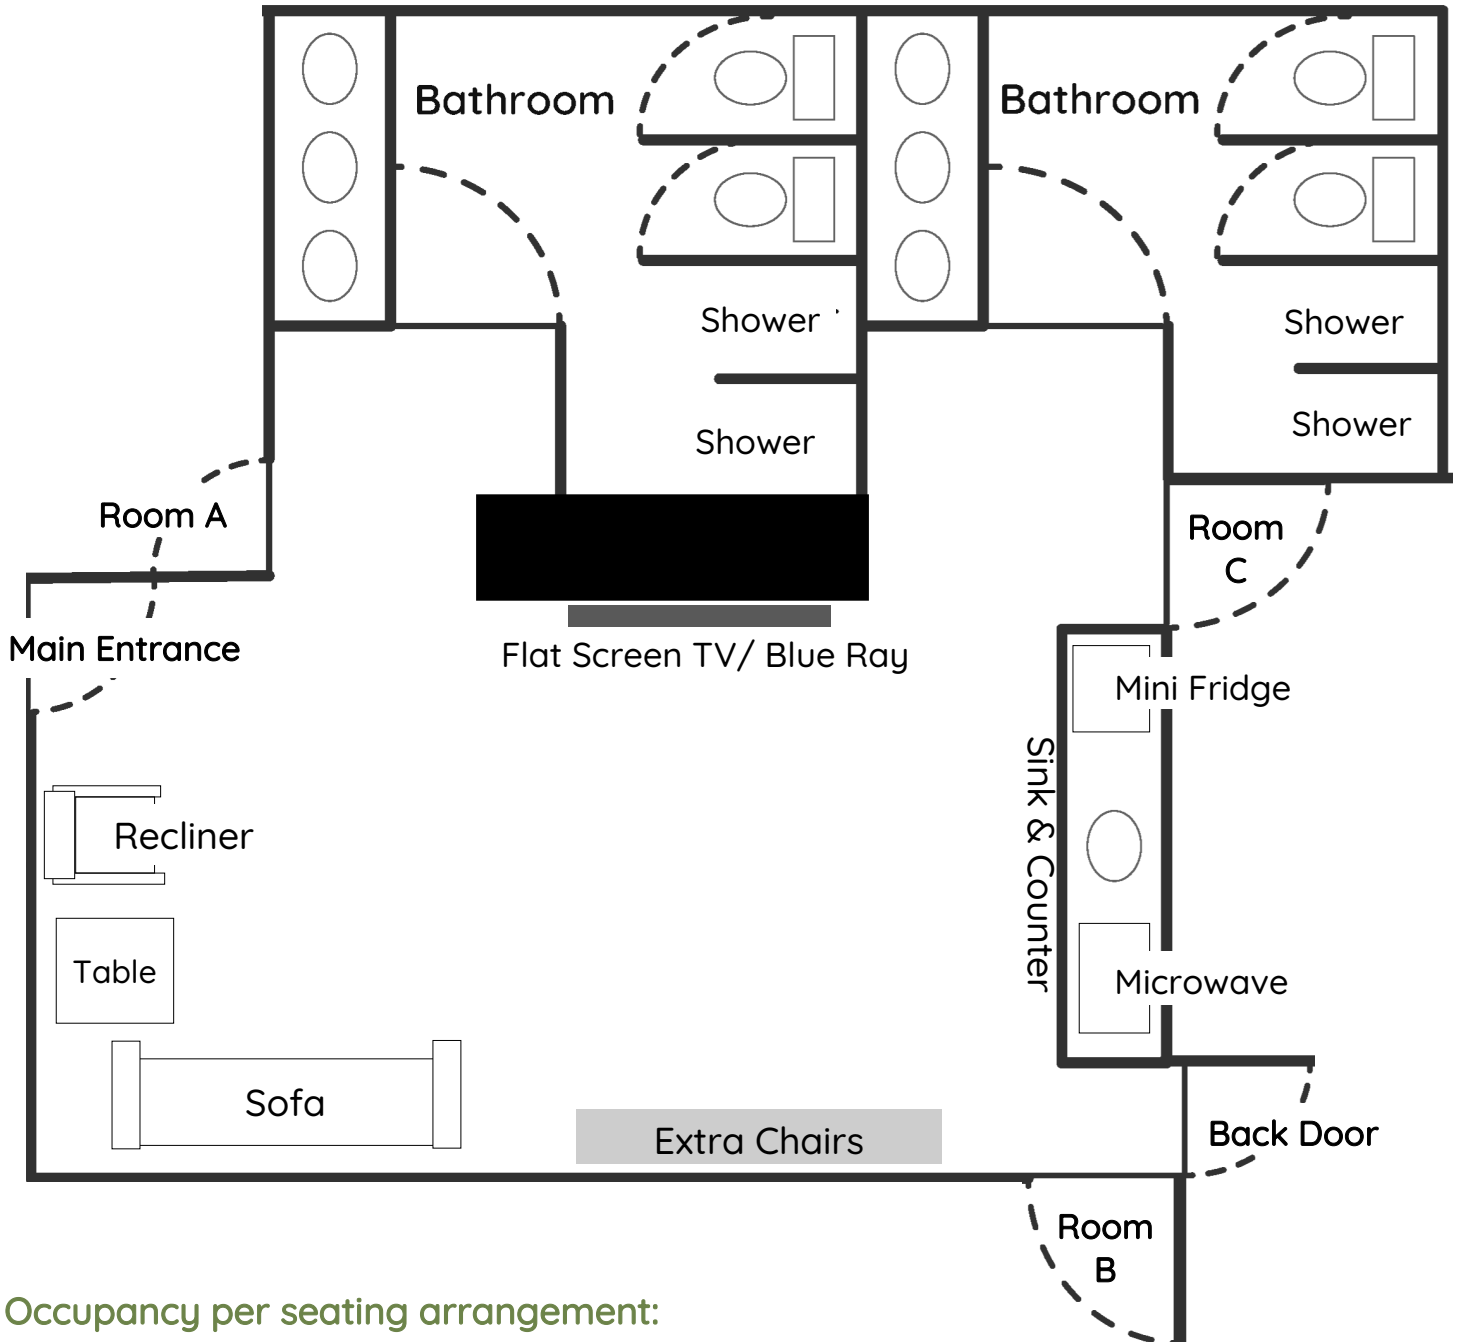

Mini-Lodge Whistler Lobby

Occupancy per seating arrangement:

| | |
|--|----|
| Chairs in Rows | 30 |
| Seminar Style (tables & chairs vertical to stage) | 28 |
| Classroom Style | 16 |
| Chairs in a circle | 20 |