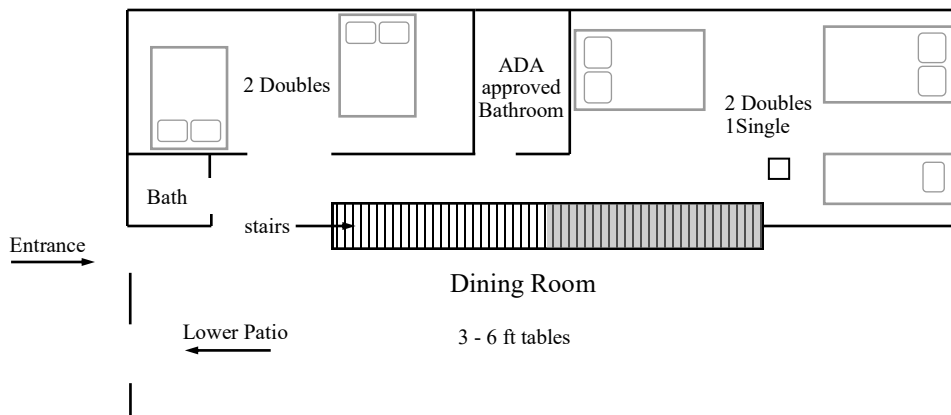

Bayview Retreat House

Upper Level

Middle Level

Lower Level

Bayview Retreat House

Sleeping Room Assignments

Bayview is a three story building with three sleeping rooms upstairs, two on the middle floor, and two on the lower level. Rooms vary in size and number of beds per room (See room diagram on other side). Bathrooms are conveniently located on each level. Linens are included for all beds.

Upper Level:

Room 1

Double: _____

Single: _____

Room 2

Double: _____

Double: _____

Room 3

Double: _____

Double: _____

Middle Level Sleeping Room Assignments:

Room 1

Queen: _____

Room 2

Double: _____

Double: _____