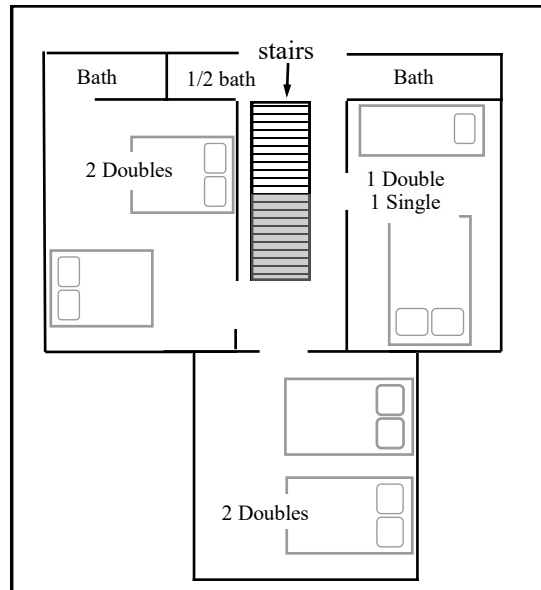

Bayview Retreat House

Upper Level

Middle Level

Lower Level

Bayview Retreat House

Sleeping Room Assignments

Bayview is a three story building with three sleeping rooms upstairs, two on the middle floor, and two on the lower level. Rooms vary in size and number of beds per room (See room diagram on other side). Bathrooms are conveniently located on each level. Linens are included for all beds.

Upper Level:

Room 1

Double: _____

Single: _____

Room 2

Double: _____

Double: _____

Room 3

Double: _____

Double: _____

Middle Level Sleeping Room Assignments:

Room 1

Queen: _____

Room 2

Double: _____

Double: _____

Single: _____

Lower Sleeping Room Assignments:

Room 1

Double: _____

Double: _____

Room 2

Double: _____

Double: _____