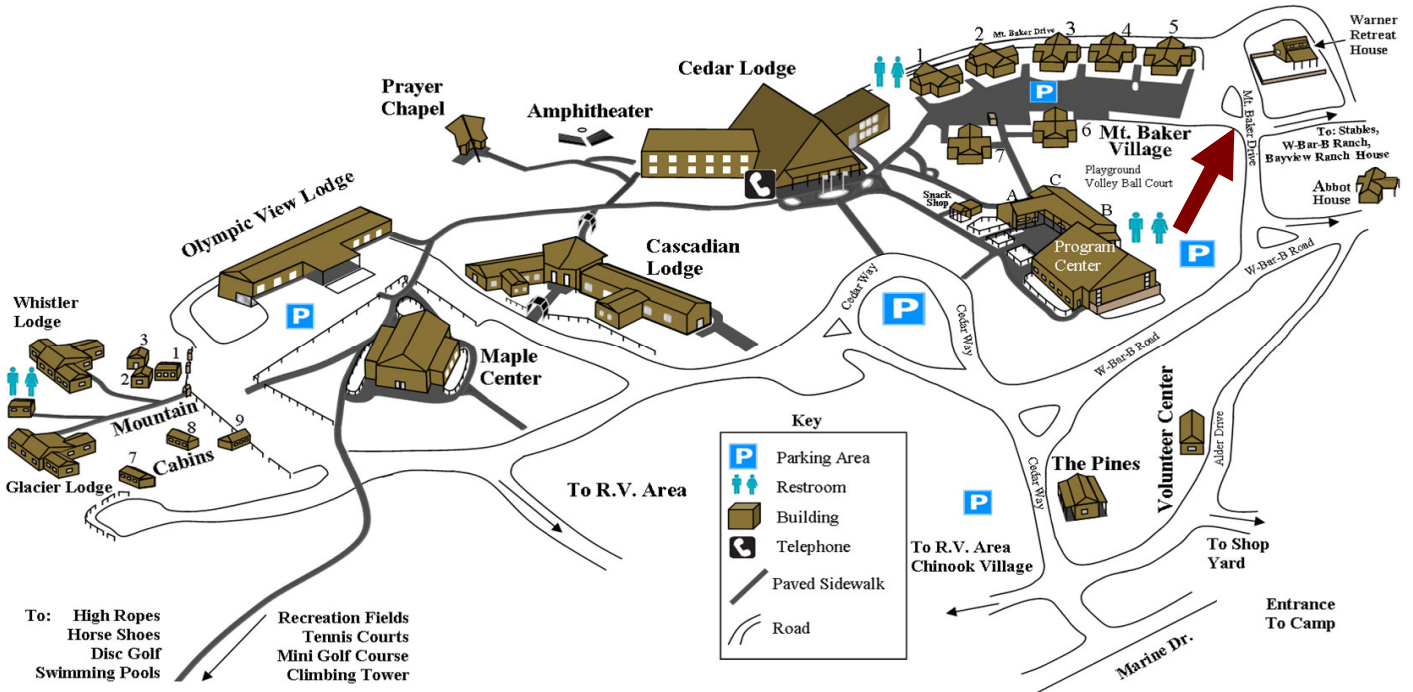

Warner House

Warner House is a two story building with three sleeping rooms upstairs, and two sleeping rooms downstairs. Rooms vary in size with 3 beds in each room, some of which are doubles. Bathrooms are conveniently located on each level.

LOWER LEVEL:

Room 1

D _____ S _____ S _____

Room 2

D _____ S _____ S _____

UPPER LEVEL:

Room 3

D _____ S _____ S _____

Room 4

S _____ S _____ S _____

Room 5

S _____ S _____ S _____

Lower Level

Upper Level