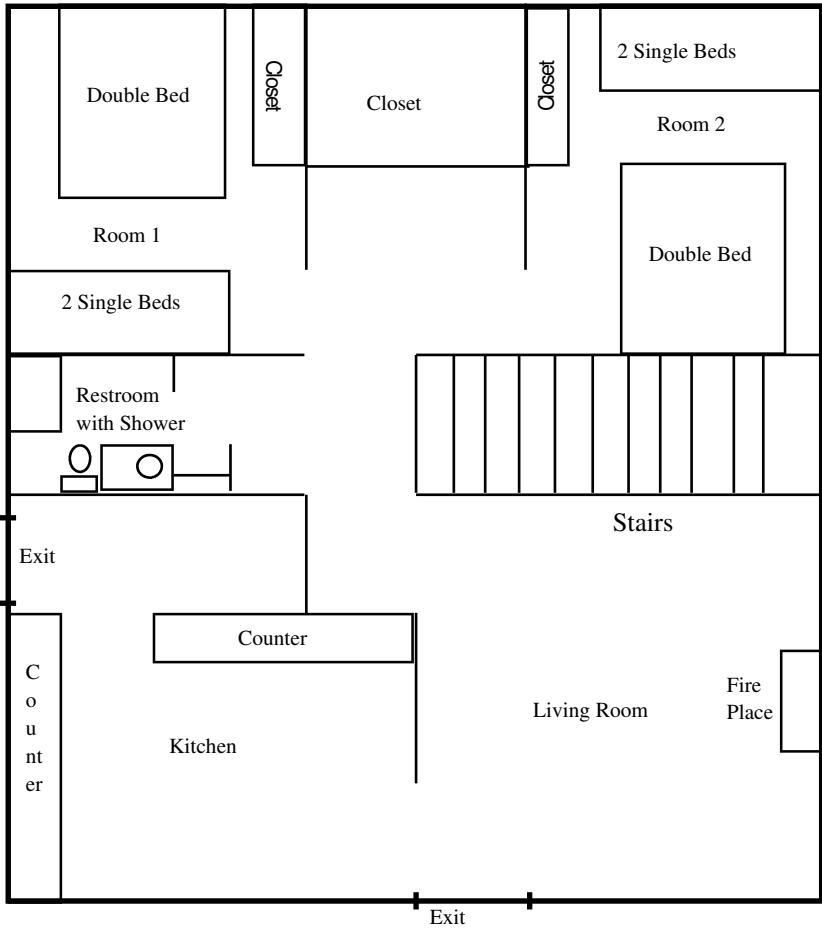

Warner House

Warner House is a two story building with three sleeping rooms upstairs, and two sleeping rooms downstairs. Rooms vary in size with 3 beds in each room, some of which are doubles. Bathrooms are conveniently located on each level.

LOWER LEVEL:

Room 1

D _____ S _____ S _____

Room 2

D _____ S _____ S _____

UPPER LEVEL:

Room 3

D _____ S _____ S _____

Room 4

S _____ S _____ S _____

Room 5

S _____ S _____ S _____

Lower Level

Upper Level