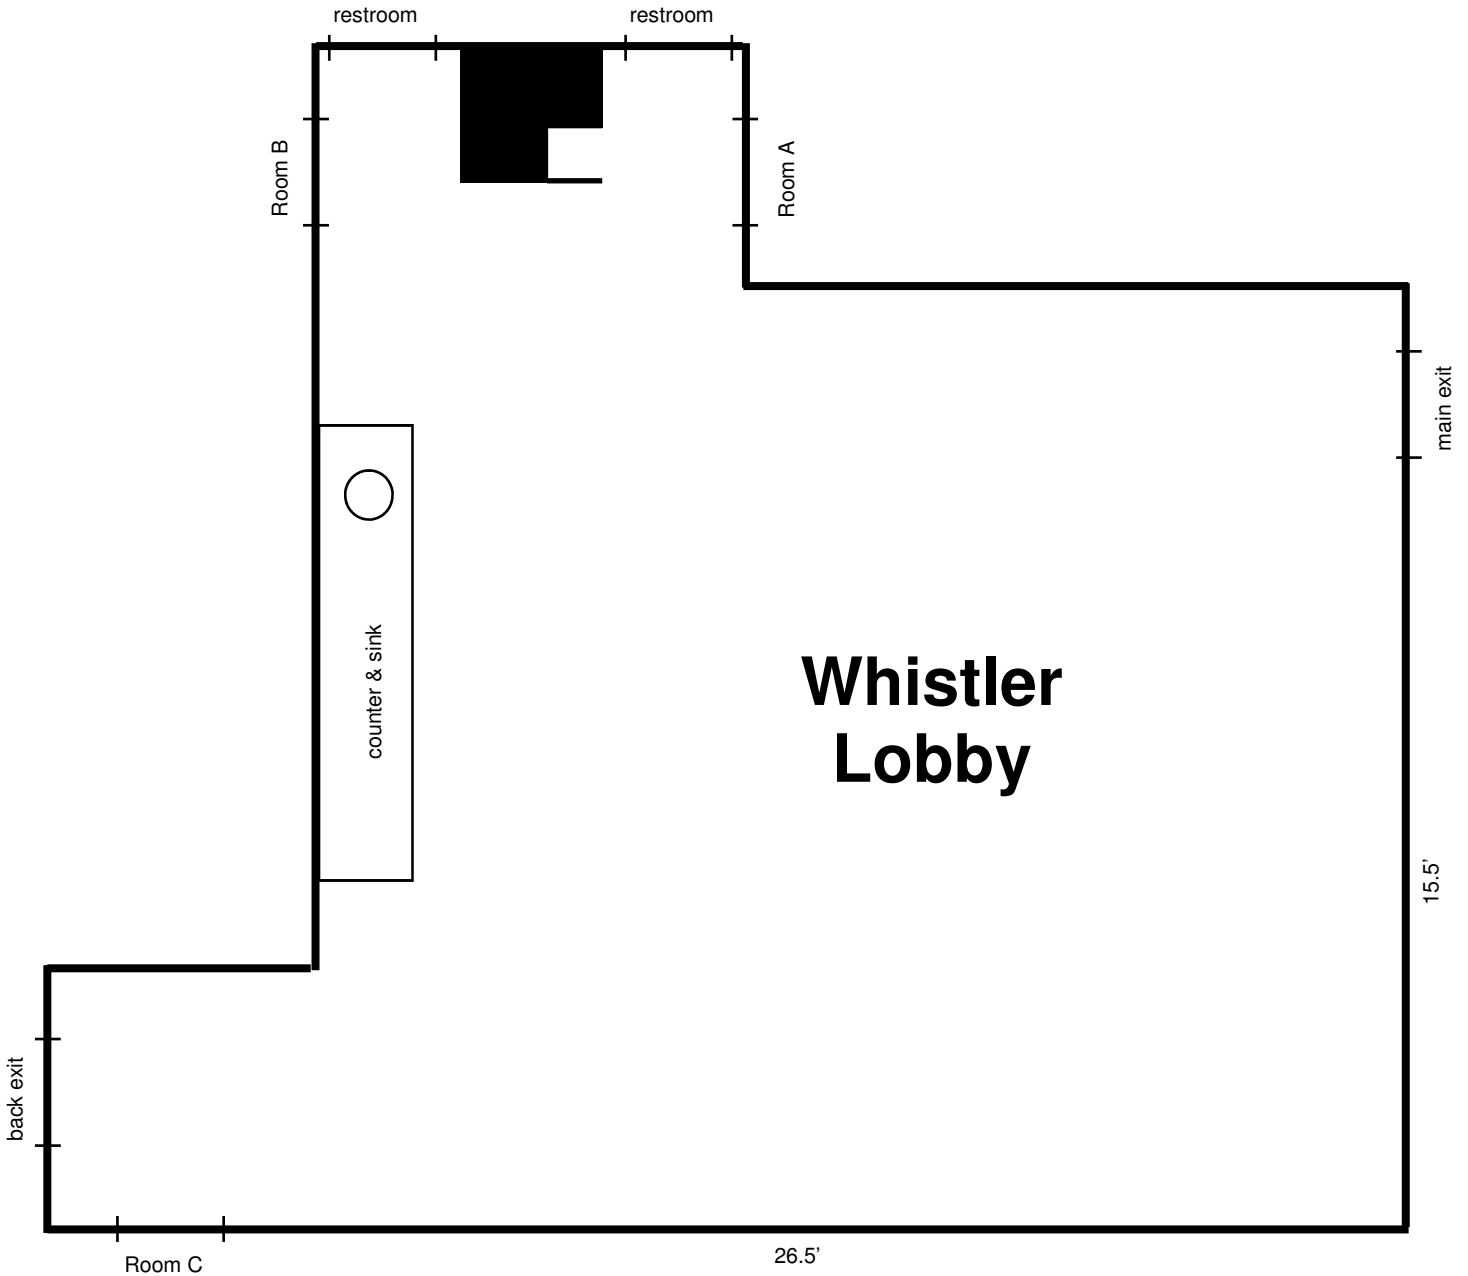

Whistler Mini Lodge

Seminar Style	30
Arched Rows	28
Tables in U Shape	17
Chairs in Circle	20
Chairs around Tables	24
Classroom Style	16